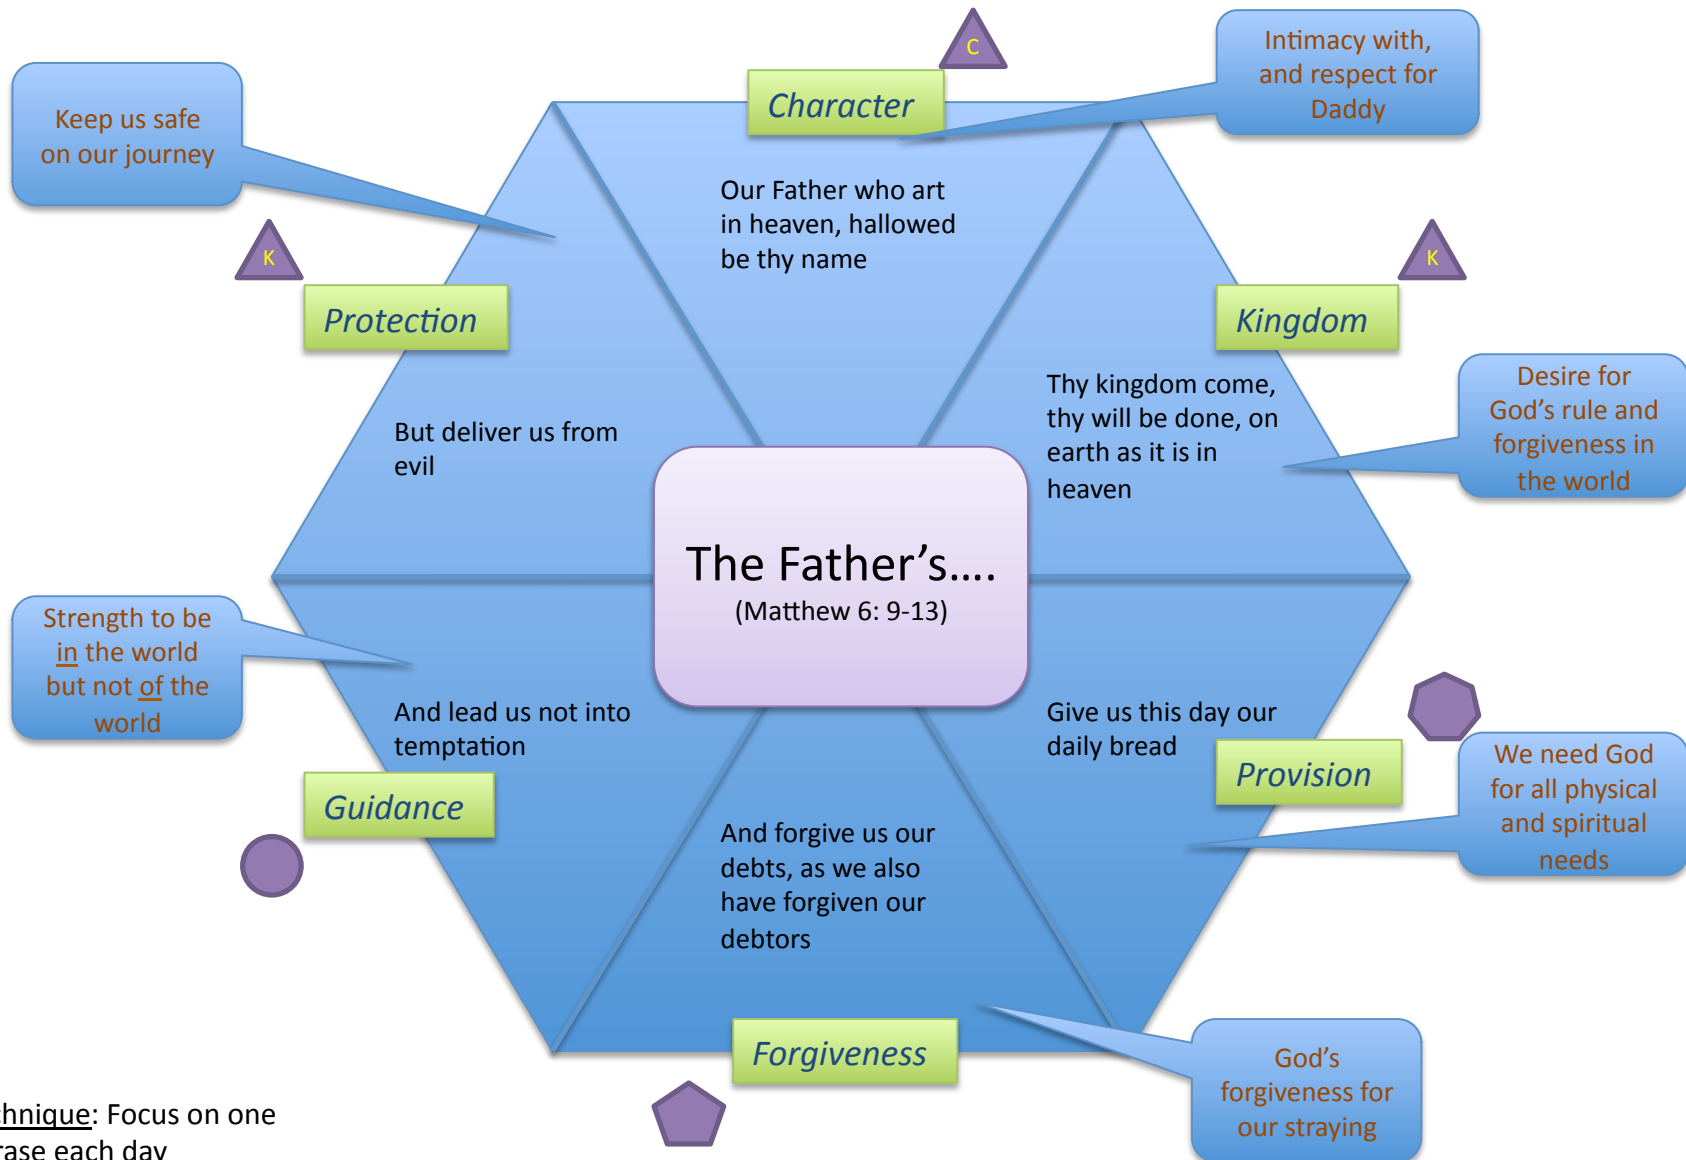

# Hexagon-“Pray Like This”

The Lord’s Prayer was Jesus’ only model for prayer. It’s a model for us to emulate and has six parts to help us...

Technique: Focus on one phrase each day